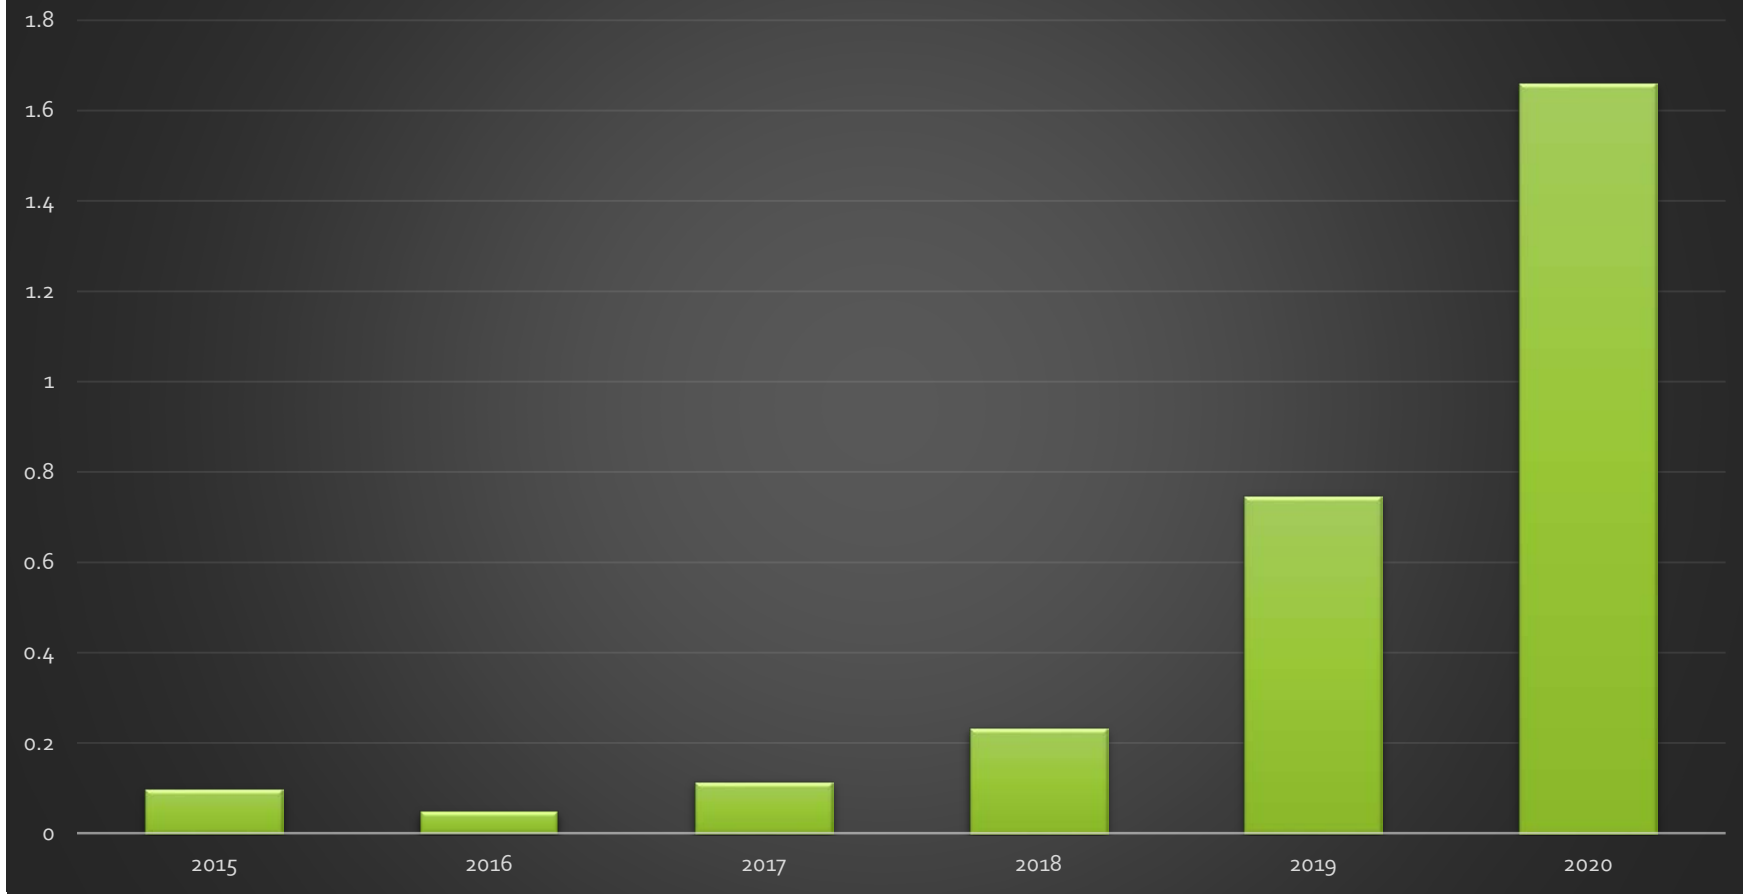

2020 Schaus' Swallowtail Butterfly Summary

Year**Total Party Hours****Total # Adult Schaus' Recorded****Count Per Party Hour**

2015

618

60

0.097

2016

756

132

0.232

2019

578

431

0.746

2020

230

382

1.66

Schaus/# Volunteer Hours

Schaus' Count per Party Hour

Monthly Comparison 2020

Comparison of Survey Totals 2015-2020 (April, May, June Only)