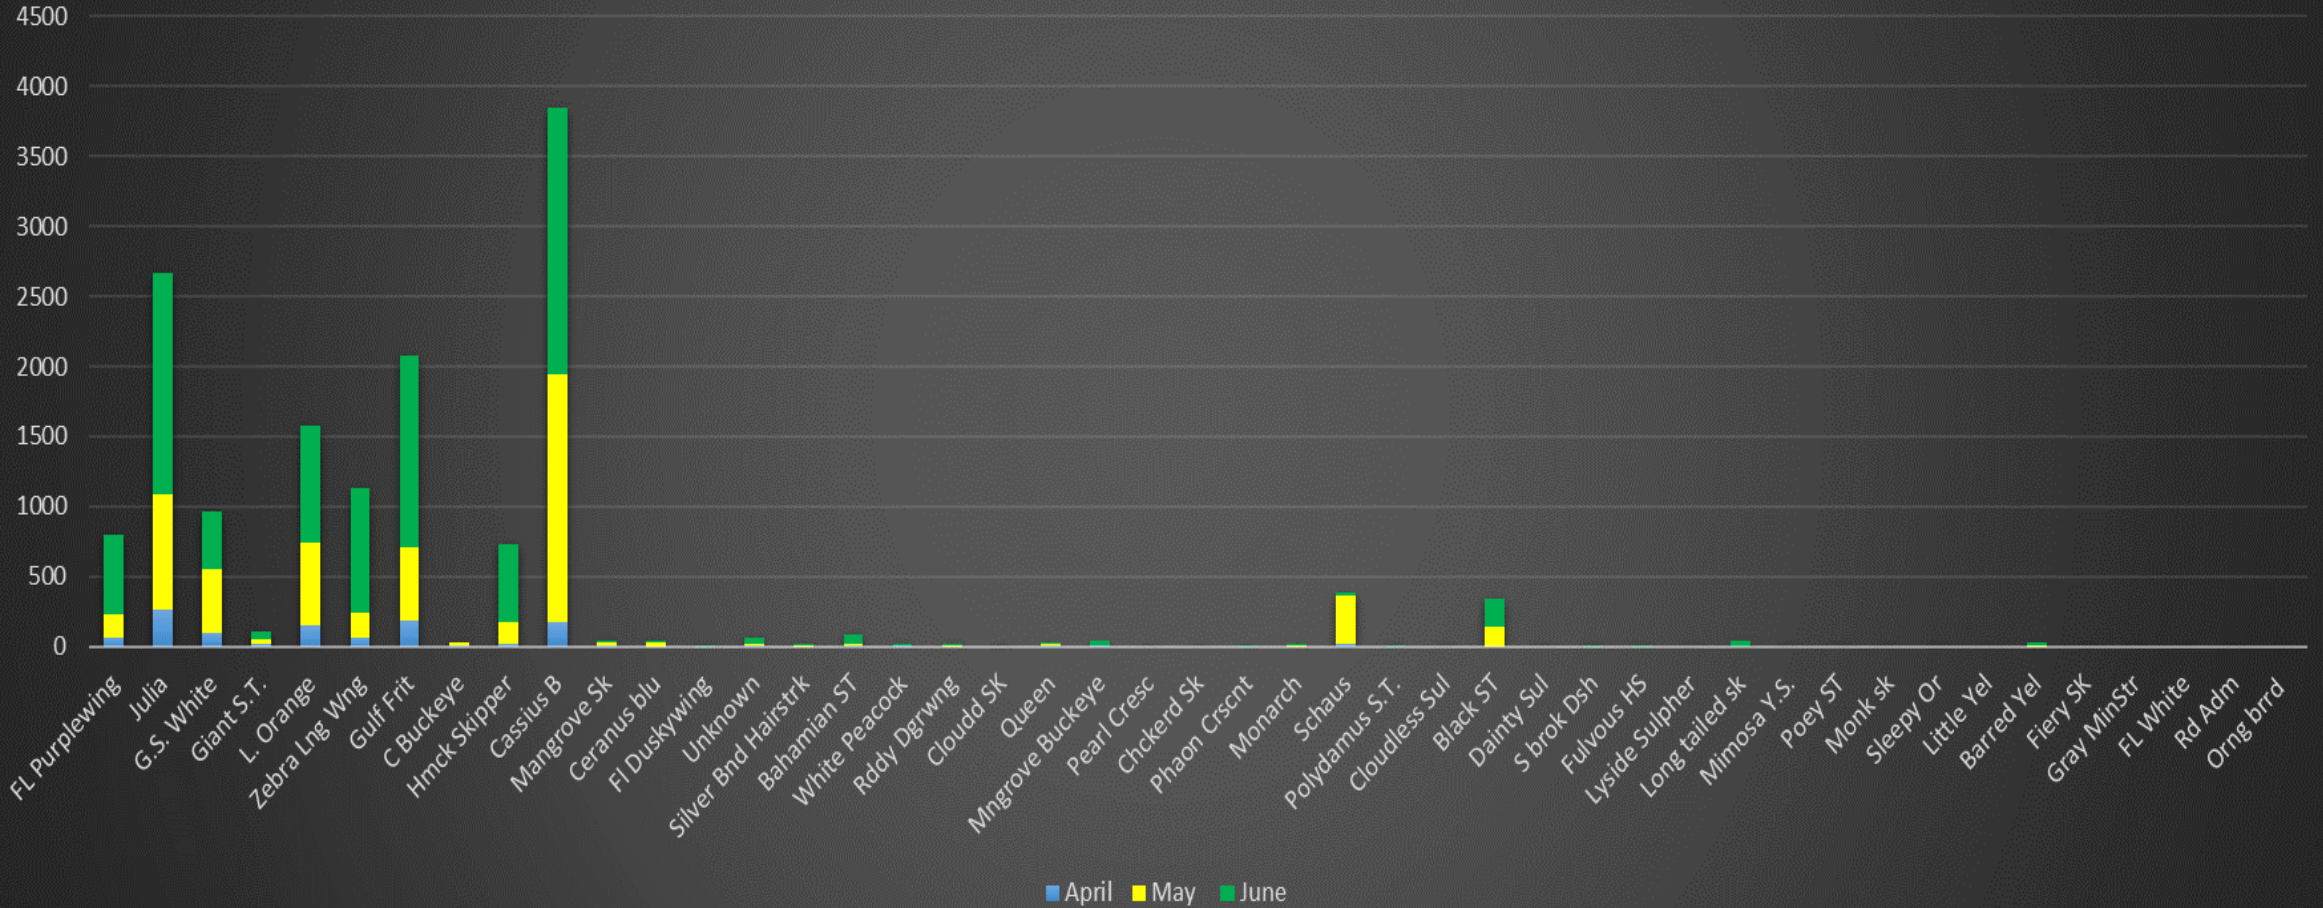

382

1.66

Schaus/# Volunteer Hours

Schaus' Count per Party Hour

Monthly Comparison 2020

Comparison of Survey Totals 2015-2020 (April, May, June Only)