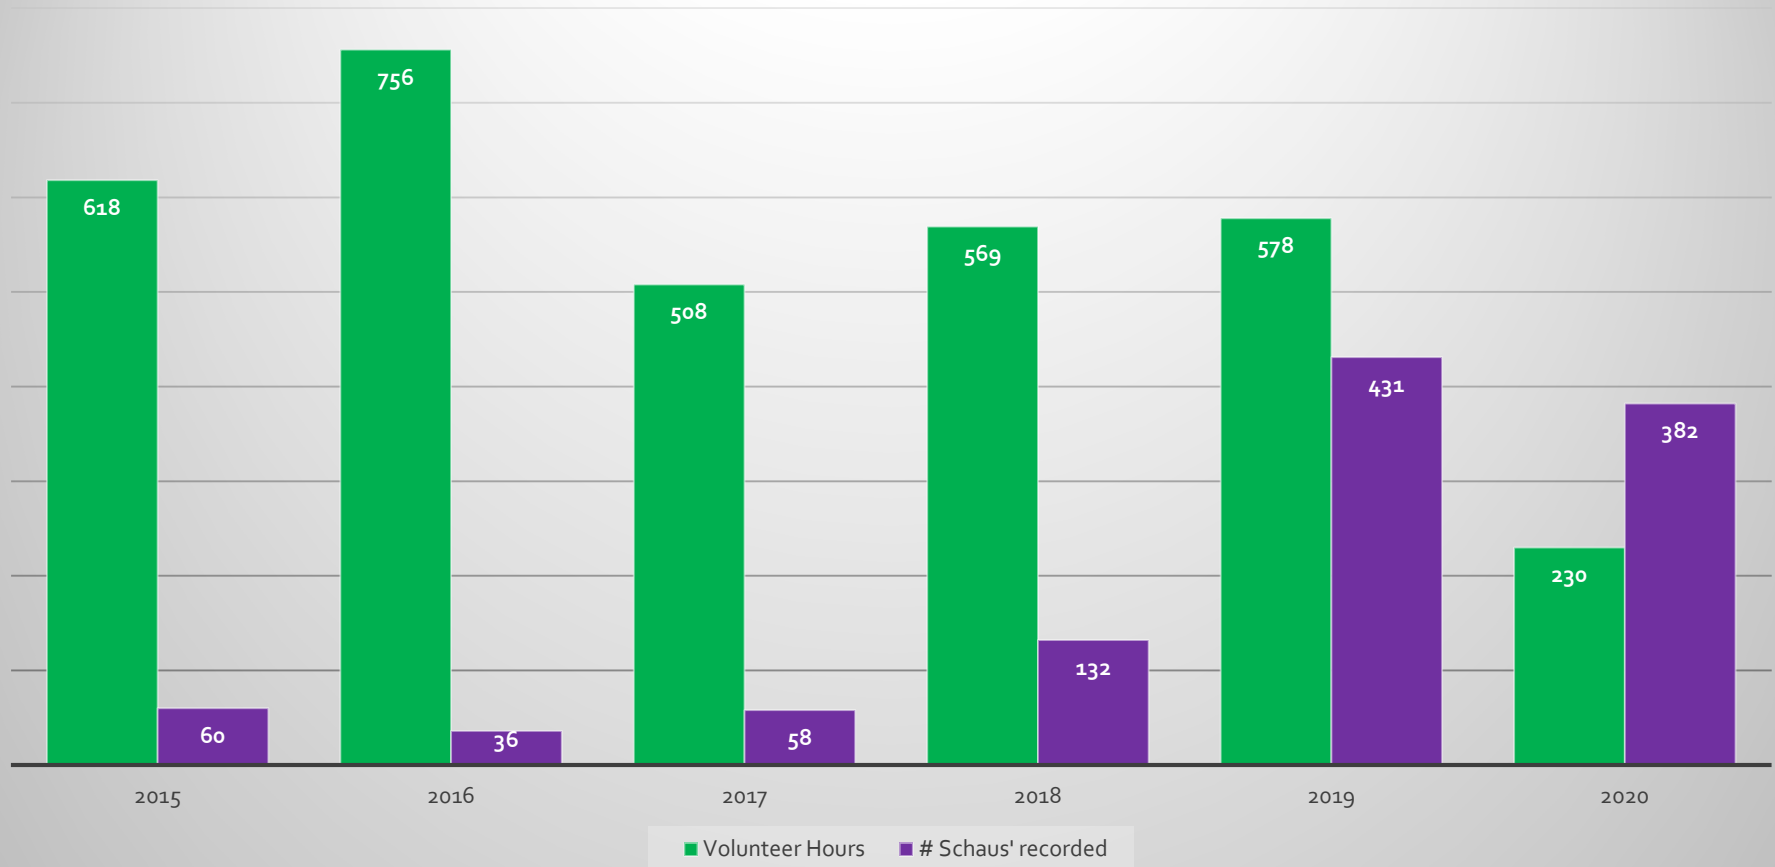

2020 Schaus' Swallowtail Butterfly Summary

Year**Total Party Hours****Total # Adult Schaus' Recorded****Count Per Party Hour**

2015

618

60

0.097

2016

756

132

0.232

2019

578

431

0.746

2020

230

382

1.66

Schaus/# Volunteer Hours

Schaus' Count per Party Hour

Monthly Comparison 2020

Comparison of Survey Totals 2015-2020 (April, May, June Only)