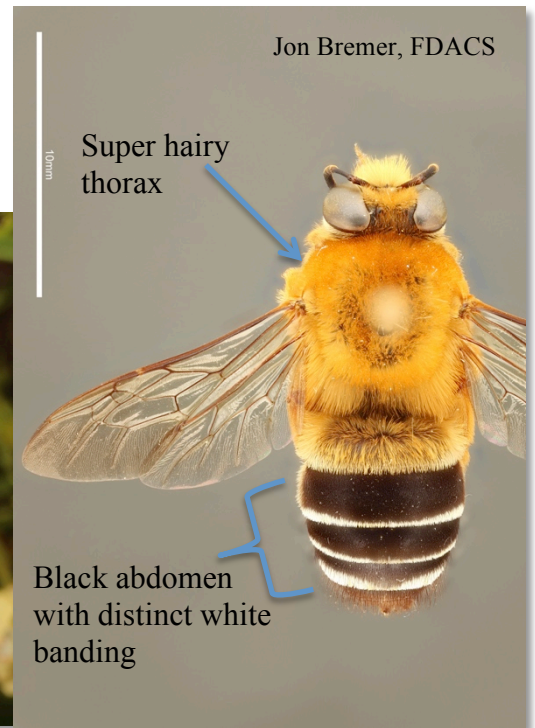

# Have you seen this bee?

## Giant Scrub Plasterer Bee (*Caupolicana floridana*)

Clint Gibson, FLMNH

Scott Ward

← Actual size of the bee

Jon Bremer, FDACS

### If you see this bee:

- Photograph it!
- Note the time and location (GPS location preferred) where you observed it
- Take photos of the plant you saw it visiting
- Send this information to Chase Kimmel – [cbkimmel@ufl.edu](mailto:cbkimmel@ufl.edu)

Description: First described by Michener and Deyrup (2004), this bee is known to live in scrub habitat and is identified as a Species of Greatest Conservation Need by FWC. Historically, it has occurred in Highlands, Miami-Dade, and Orange Counties in Florida.