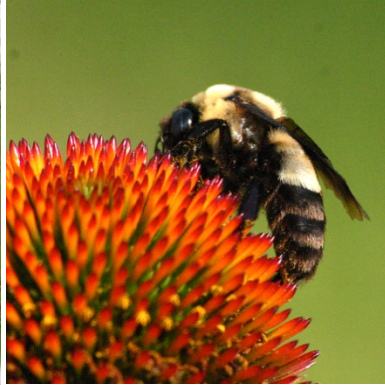

Bombus fraternus

Photo by [Pollinator (talk) (Uploads)](#) – CC BY-SA 3.0